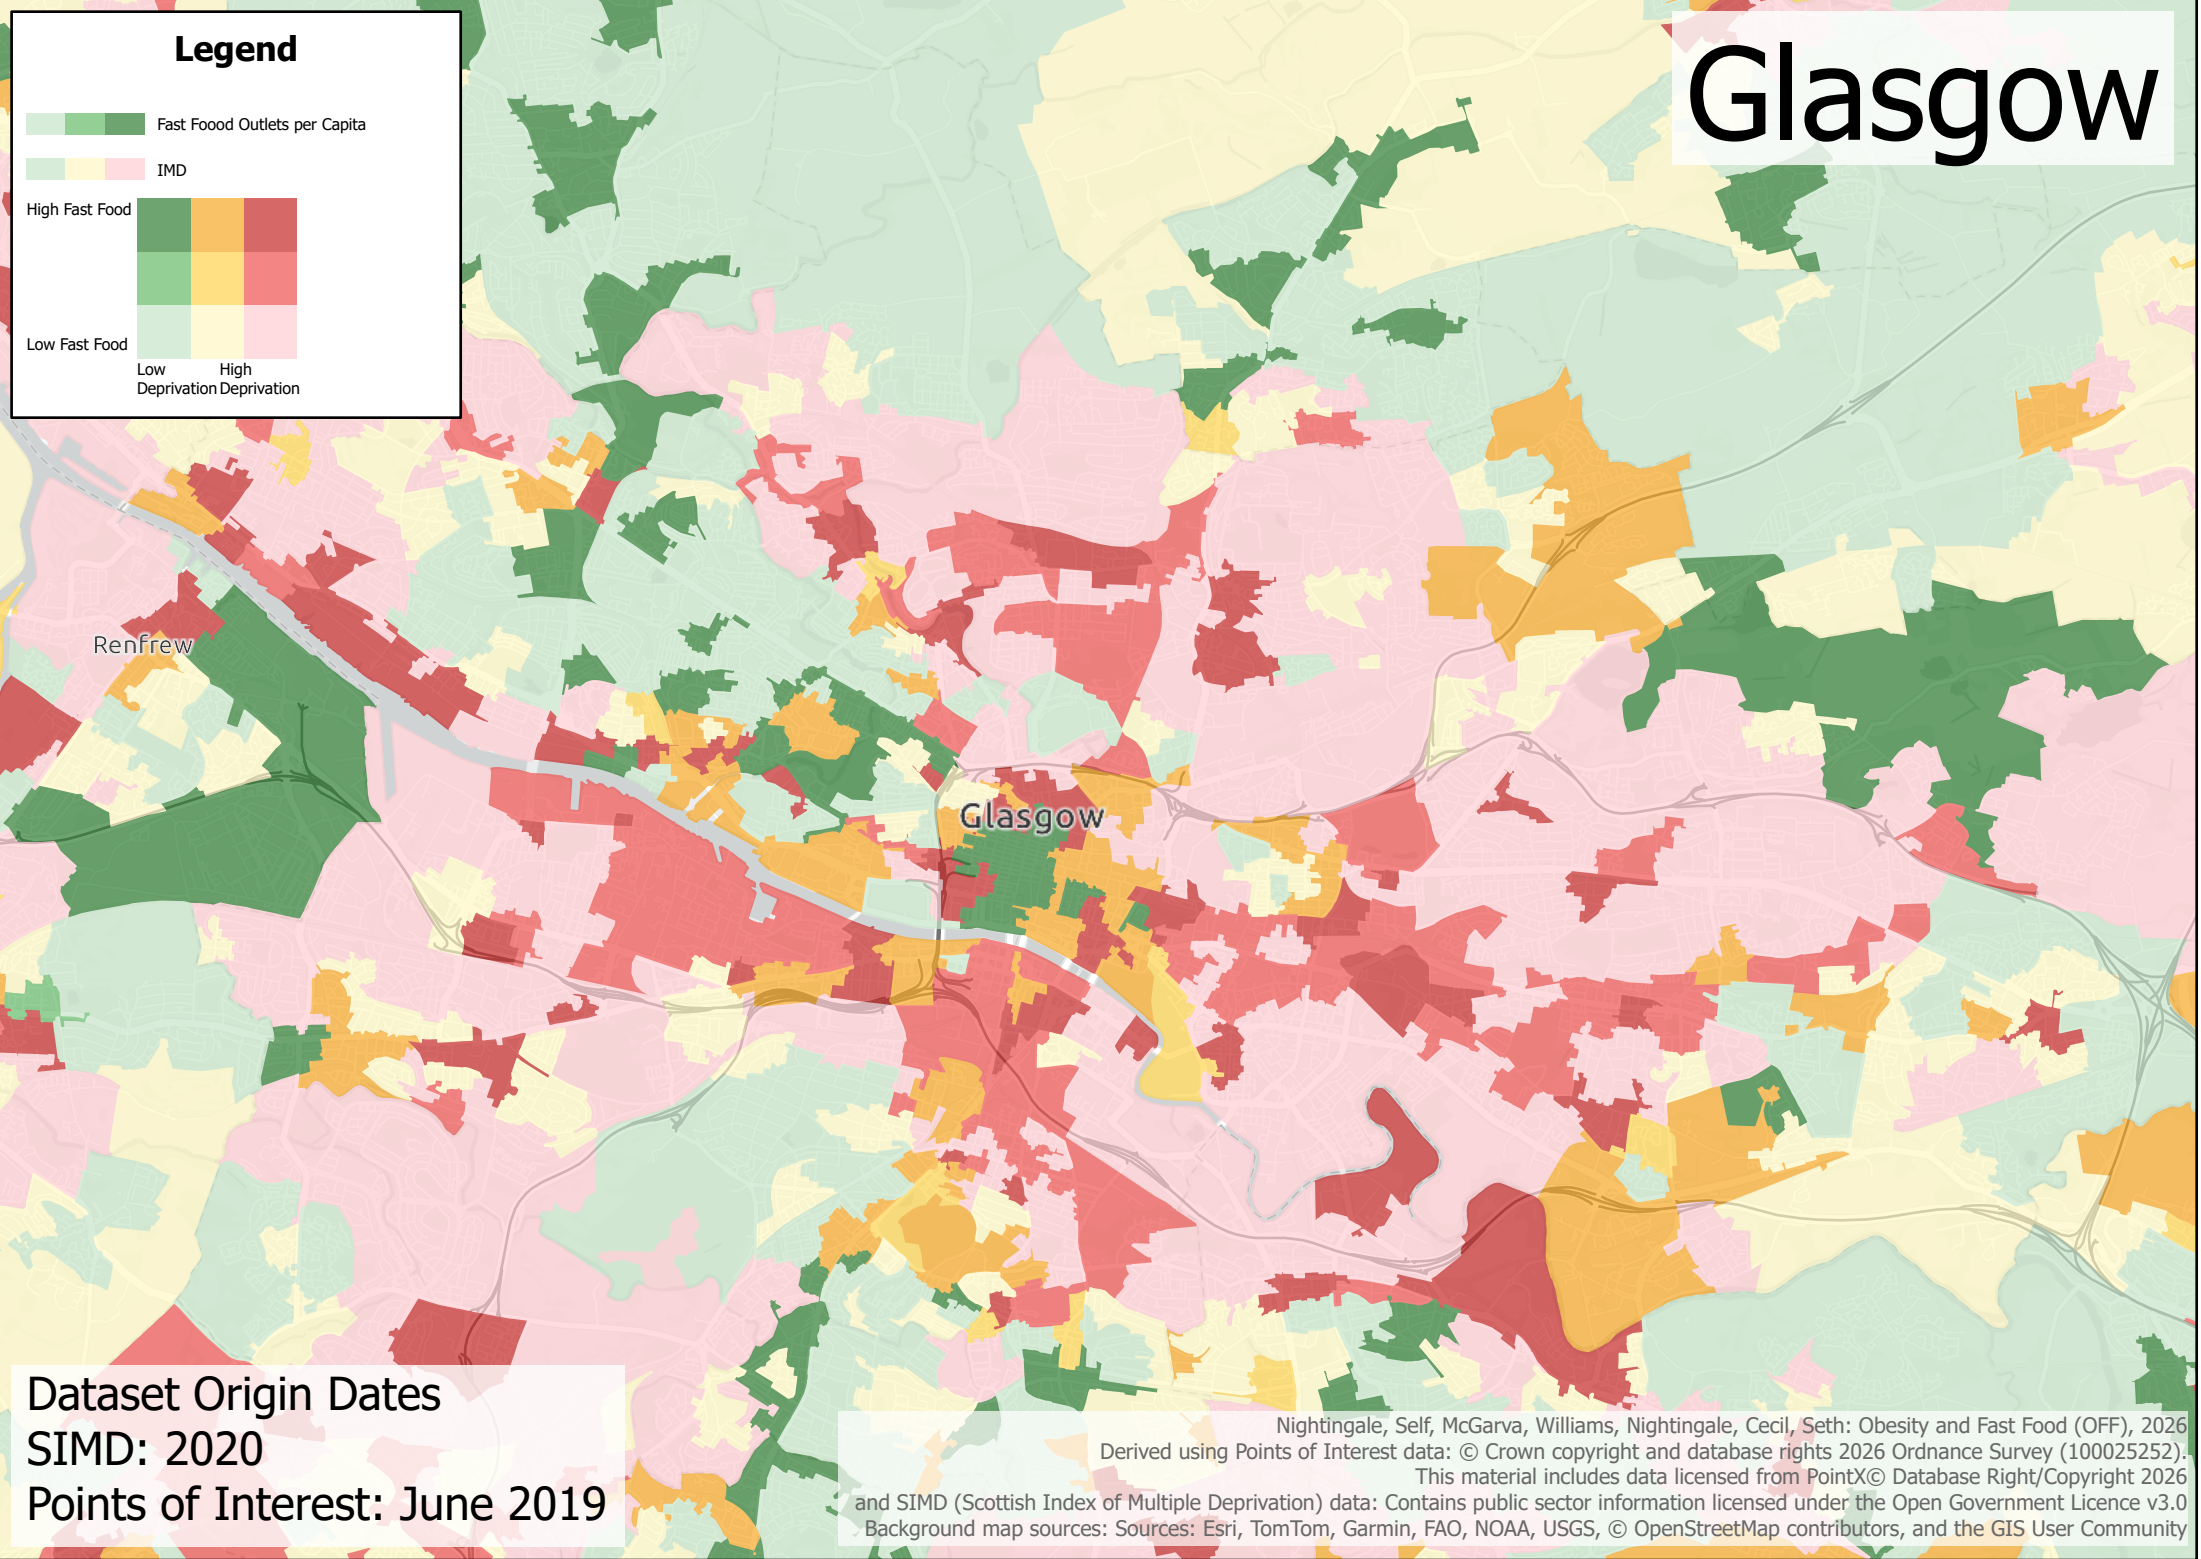

Glasgow

Legend

Fast Food Outlets per Capita

IMD

High Fast Food

Low Fast Food

Low Deprivation High Deprivation

Dataset Origin Dates
SIMD: 2020
Points of Interest: June 2019

Nightingale, Self, McGarva, Williams, Nightingale, Cecil, Seth: Obesity and Fast Food (OFF), 2026
Derived using Points of Interest data: © Crown copyright and database rights 2026 Ordnance Survey (100025252).
This material includes data licensed from PointX© Database Right/Copyright 2026
and SIMD (Scottish Index of Multiple Deprivation) data: Contains public sector information licensed under the Open Government Licence v3.0
Background map sources: Sources: Esri, TomTom, Garmin, FAO, NOAA, USGS, © OpenStreetMap contributors, and the GIS User Community